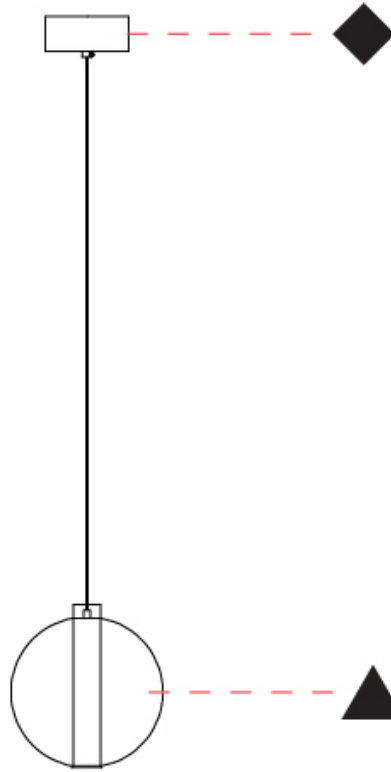

OSCURA MAX - MONOPOINT SUSPENSION

D141224-

PROJECT _____

TYPE _____

SPECIFIER _____

QUANTITY _____

DATE _____

D