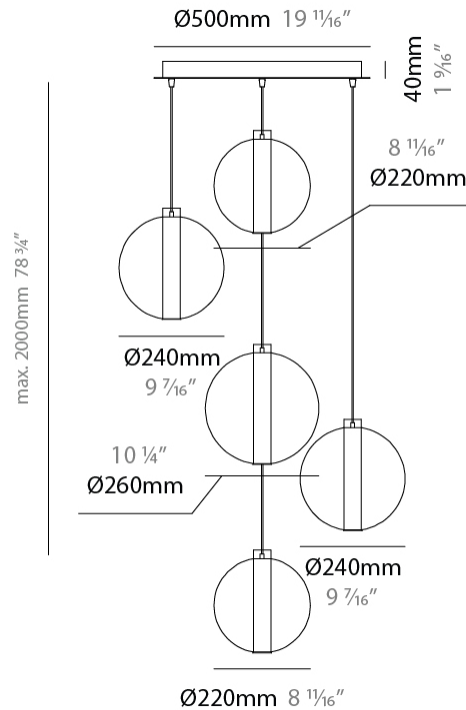

D141228-30K-MBK-AMB-BRZ-RUB-SKB-SMK

base number _____ Color _____ Finish _____ Finish _____
Temperature Options Options

1. To build a product code in our configurator select the specify button on the base model # product page
2. To build a manual product code on this datasheet choose from the options listed below in blue font and add the suffix to the base model #

GENERAL

Series: Oscura Max
Subseries: Oscura Max - 5 Light Cluster
Brand: Cangini & Tucci
Division: Design
Mounting Type: Suspension
Mounting Location: Ceiling
Subcategory: Pendant

PHYSICAL

Shape: Round
Diameter (mm): 560
Diameter (in): 22 1/16
Height (mm): 560
Height (in): 22 1/16
Max. Overall Height (mm): 2560
Max. Overall Height (in): 100 13/16
Light Distribution: Omnidirectional
Weight (kg): 8.555
Weight (lbs): 18.86
Accent Finish: PSS
Fixture Material: Glass / Metal
Cable Details: 2,000mm Transparent cable

ELECTRICAL

Lamp Type: LED (Zhaga Standard)
Input Wattage (W): 39
Total Output Wattage (W): 30
Dimming: Non-Dimmable
Driver Included: Yes
Driver Location: Integrated
Input Voltage (V): 120 - 277
Constant Current (MA): 500mA
Upon Request: Non-Dimming / Phase Dimming (120Vac only) / 0-10V Dimming

LED

Number of LEDs: 5
Color Temperature (°K): 3000
Max. Delivered Lumen (lm): 4330
CRI: >90 CRI

OPTICAL

RATINGS AND CERTIFICATIONS

Certified By: Certified for North American Standards
IP rating: IP20