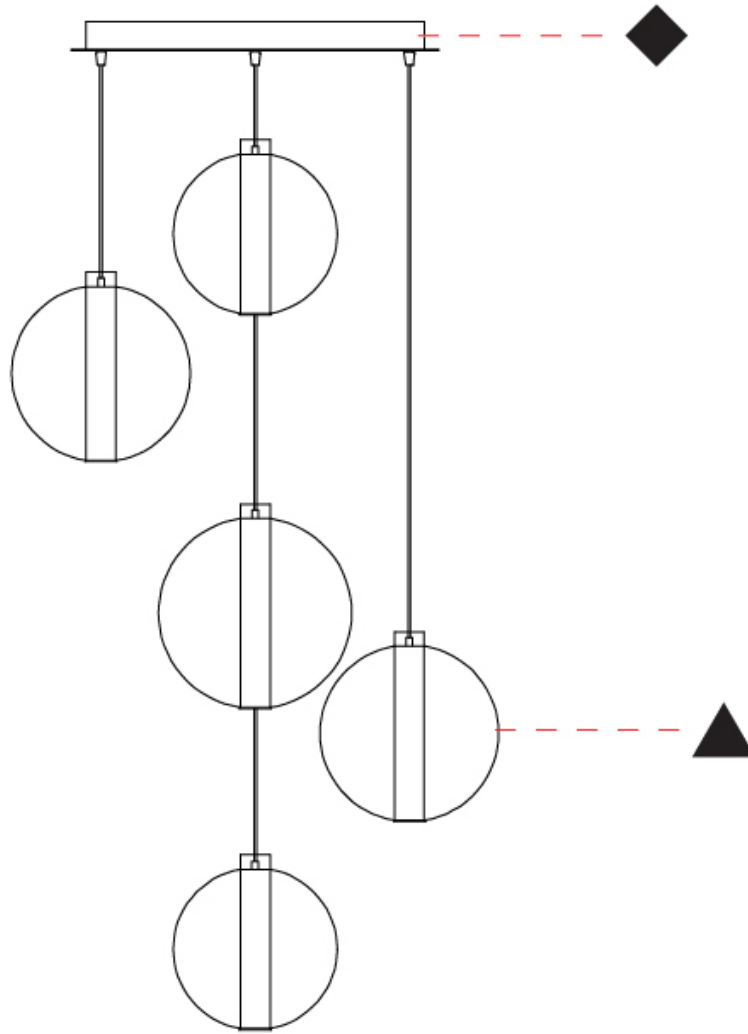

OSCURA MAX - 5 LIGHT CLUSTER SUSPENSION

D141228-

PROJECT	_____
TYPE	_____
SPECIFIER	_____
QUANTITY	_____
DATE	_____

D