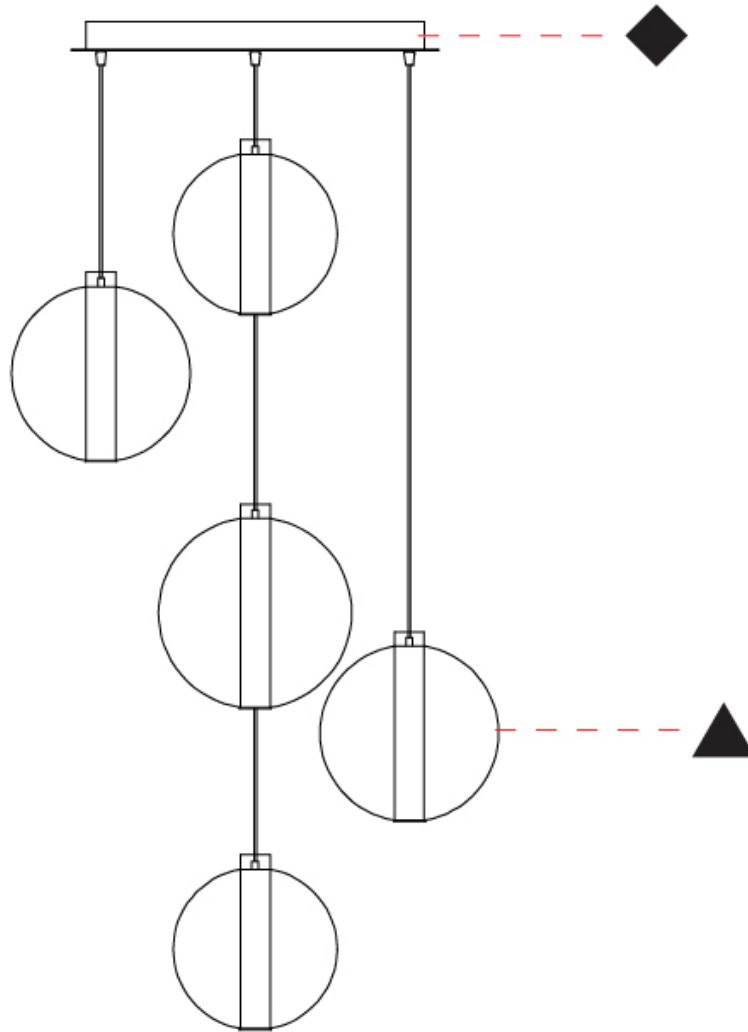

OSCURA MAX - 5 LIGHT CLUSTER SUSPENSION

D141228- : D141228-30K-CHR-STE

PROJECT

TYPE

SPECIFIER

QUANTITY

DATE

D