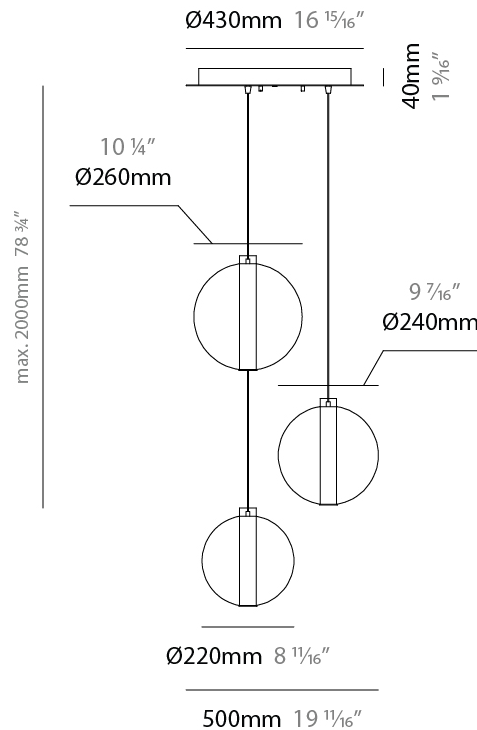

1. To build a product code in our configurator select the specify button on the base model # product page
2. To build a manual product code on this datasheet choose from the options listed below in blue font and add the suffix to the base model #

GENERAL

Series: Oscura Max
Subseries: Oscura Max - 3 Light Cluster
Brand: Cangini & Tucci
Division: Design
Mounting Type: Suspension
Mounting Location: Ceiling
Subcategory: Pendant

PHYSICAL

Shape: Round
Diameter (mm): 500
Diameter (in): 19 11/16
Height (mm): 500
Height (in): 19 11/16
Max. Overall Height (mm): 2500
Max. Overall Height (in): 98 7/16
Light Distribution: Omnidirectional
Weight (kg): 2.635
Weight (lbs): 5.81
Fixture Finish: AMB / BLK / BRZ / GLD / GRN / PNK / RGD / RUB / SKB / SMK / STE / TOB / TRA
Holder Finish: CHR / WHI / BLK / BCR
Accent Finish: PSS
Fixture Material: Glass / Metal
Cable Details: 2,000mm Transparent cable

ELECTRICAL

Lamp Type: LED (Zhaga Standard)
Input Wattage (W): 23.4
Total Output Wattage (W): 18
Dimming: Non-Dimmable
Driver Included: Yes
Driver Location: Integrated
Input Voltage (V): 120 - 277
Constant Current (MA): 500mA
Upon Request: Non-Dimming / Phase Dimming (120Vac only) / 0-10V Dimming

LED

Number of LEDs: 3
Color Temperature (°K): 2700 / 3000
Max. Delivered Lumen (lm): 2598
CRI: >90 CRI

OPTICAL

RATINGS AND CERTIFICATIONS

Certified By: Certified for North American Standards
IP rating: IP20