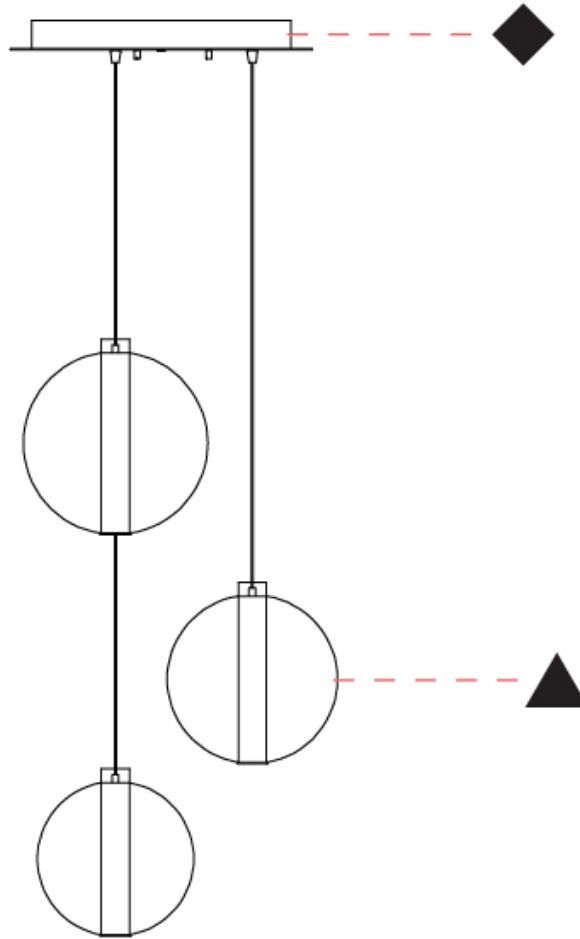

OSCURA MAX - 3 LIGHT CLUSTER SUSPENSION

D141227-

PROJECT _____

TYPE _____

SPECIFIER _____

QUANTITY _____

DATE _____

D