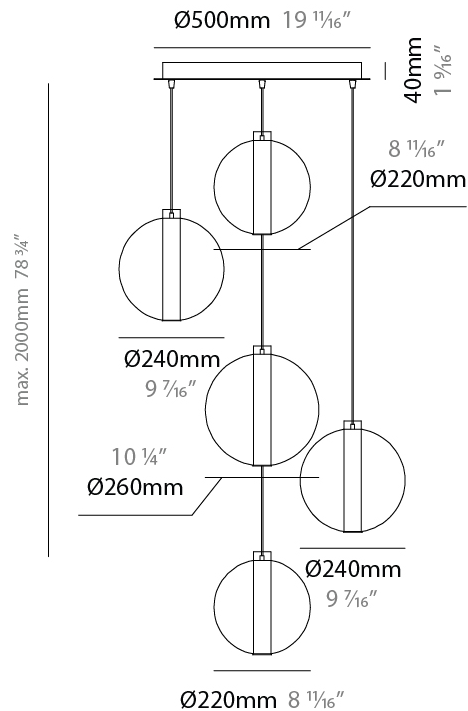

1. To build a product code in our configurator select the specify button on the base model # product page
2. To build a manual product code on this datasheet choose from the options listed below in blue font and add the suffix to the base model #

GENERAL

Series: Oscura Max
Subseries: Oscura Max - 5 Light Cluster
Brand: Cangini & Tucci
Division: Design
Mounting Type: Suspension
Mounting Location: Ceiling
Subcategory: Pendant

PHYSICAL

Shape: Round
Diameter (mm): 560
Diameter (in): 22 1/16
Height (mm): 560
Height (in): 22 1/16
Max. Overall Height (mm): 2560
Max. Overall Height (in): 100 13/16
Light Distribution: Omnidirectional
Weight (kg): 8.555
Weight (lbs): 18.86
Fixture Finish: AMB / BLK / BRZ / GLD / GRN / PNK / RGD / RUB / SKB / SMK / STE / TOB / TRA
Holder Finish: CHR / WHI / BLK / BCR
Accent Finish: PSS
Fixture Material: Glass / Metal
Cable Details: 2,000mm Transparent cable

ELECTRICAL

Lamp Type: LED (Zhaga Standard)
Input Wattage (W): 39
Total Output Wattage (W): 30
Dimming: Non-Dimmable
Driver Included: Yes
Driver Location: Integrated
Input Voltage (V): 120 - 277
Constant Current (MA): 500mA
Upon Request: Non-Dimming / Phase Dimming (120Vac only) / 0-10V Dimming

LED

Number of LEDs: 5
Color Temperature (°K): 2700 / 3000
Max. Delivered Lumen (lm): 4330
CRI: >90 CRI

OPTICAL

RATINGS AND CERTIFICATIONS

Certified By: Certified for North American Standards
IP rating: IP20