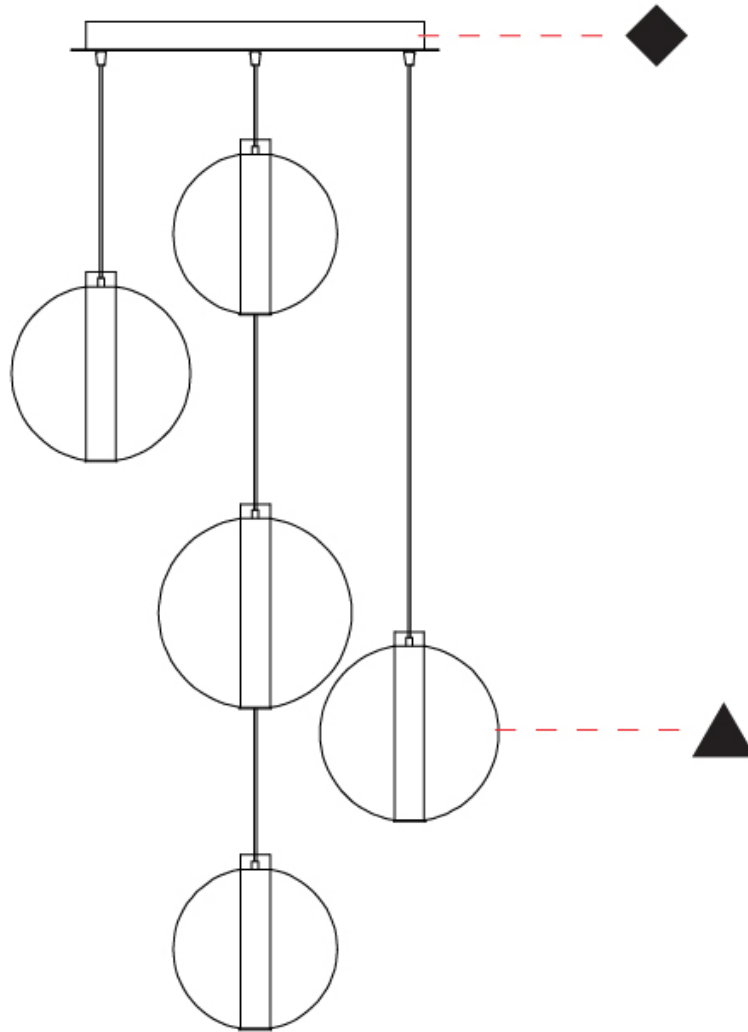

OSCURA MAX - 5 LIGHT CLUSTER SUSPENSION

D141228-30K-CHR-TRA-TRA-SMK-SMK-SMK

PROJECT _____

TYPE _____

SPECIFIER _____

QUANTITY _____

DATE _____

D