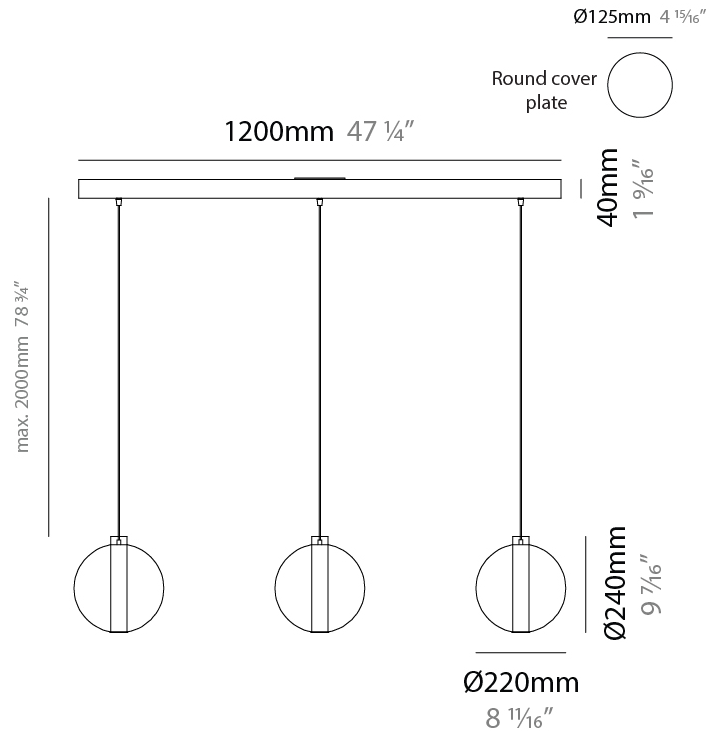

1. To build a product code in our configurator select the specify button on the base model # product page
2. To build a manual product code on this datasheet choose from the options listed below in blue font and add the suffix to the base model #

GENERAL

Series: Oscura Max
Subseries: Oscura Max - 3 Light Linear
Brand: Cangini & Tucci
Division: Design
Mounting Type: Suspension
Mounting Location: Ceiling
Subcategory: Pendant

PHYSICAL

Shape: Round
Diameter (mm): 220
Diameter (in): 8 11/16
Length (mm): 1200
Length (in): 47 1/4
Height (mm): 240
Height (in): 9 7/16
Max. Overall Height (mm): 2240
Max. Overall Height (in): 88 3/16
Light Distribution: Omnidirectional
Weight (kg): 3.400
Weight (lbs): 7.50
Fixture Finish: [AMB](#) / [BLK](#) / [BRZ](#) / [GLD](#) / [GRN](#) / [PNK](#) / [RGD](#) / [RUB](#) / [SKB](#) / [SMK](#) / [STE](#) / [TOB](#) / [TRA](#)
Holder Finish: [CHR](#) / [WHI](#) / [BLK](#) / [BCR](#)
Accent Finish: PSS
Fixture Material: Glass / Metal
Cable Details: 2,000mm Transparent cable

ELECTRICAL

Lamp Type: LED (Zhaga Standard)
Input Wattage (W): 23.4
Total Output Wattage (W): 18
Dimming: Non-Dimmable
Driver Included: Yes
Driver Location: Integrated
Input Voltage (V): 120 - 277
Constant Current (MA): 500mA
Upon Request: Non-Dimming / Phase Dimming (120Vac only) / 0-10V Dimming

LED

Number of LEDs: 3
Color Temperature (°K): [2700](#) / [3000](#)
Max. Delivered Lumen (lm): 2598
CRI: >90 CRI

OPTICAL

RATINGS AND CERTIFICATIONS

Certified By: Certified for North American Standards
IP rating: IP20